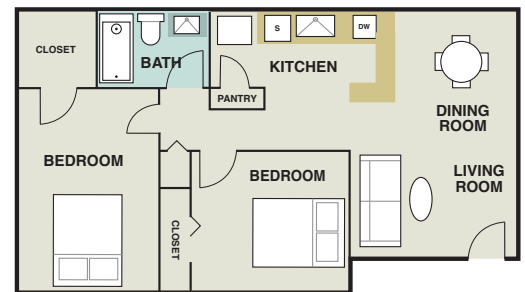

Willowick Apartments are conveniently located near Northgate, the Texas Avenue shopping and restaurant district and an array of recreational and entertainment attractions.

1 Bed / 1 Bath Efficiency
 457 Square Feet

1 Bed / 1 Bath
 553 Square Feet

2 Bed / 1 Bath
 732 Square Feet

Willowick Apartments
 502 Southwest Pkwy
 College Station, TX 77840

comcapp.com/willowick
WillowickApartments007@myLTSMail.com
 877-726-5765

2 Bed / 2 Bath
 828 Square Feet

2 Bed / 2 Bath
 863 Square Feet

Apartment Features:

Ceiling Fans
 Upgraded Appliances (Select Units)
 Large Bedrooms
 Shower/Bath Tub Combo

Patio or Balcony
 Large Walk-In Closets
 High Speed Internet Access
 Cable Ready