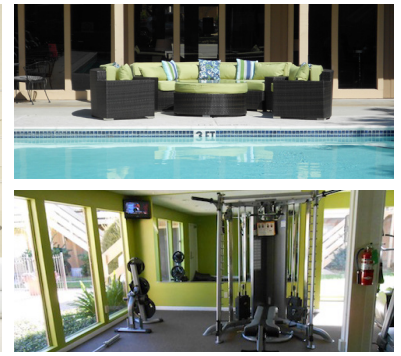

2 Bed / 1 Bath
732 Square Feet