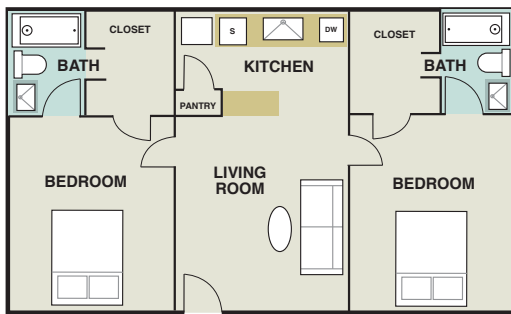

1 Bed / 1 Bath
 553 Square Feet

2 Bed / 1 Bath
 732 Square Feet

Willowick Apartments
 502 Southwest Pkwy
 College Station, TX 77840

comcapp.com/willowick
WillowickApartments007@myLTSMail.com
 877-726-5765

2 Bed / 2 Bath
 828 Square Feet

2 Bed / 2 Bath
 863 Square Feet

Apartment Features:

Ceiling Fans
 Upgraded Appliances (Select Units)
 Large Bedrooms
 Shower/Bath Tub Combo

Patio or Balcony
 Large Walk-In Closets
 High Speed Internet Access
 Cable Ready