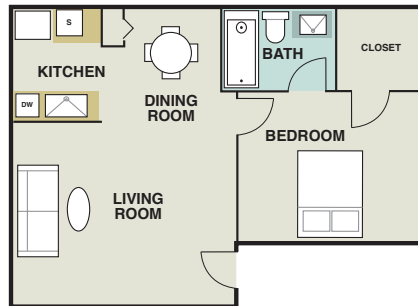

Willowick Apartments are conveniently located near Northgate, the Texas Avenue shopping and restaurant district and an array of recreational and entertainment attractions.

1 Bed / 1 Bath Efficiency
 457 Square Feet

1 Bed / 1 Bath
 553 Square Feet

2 Bed / 1 Bath
 732 Square Feet

Willowick Apartments
 502 Southwest Pkwy
 College Station, TX 77840

comcapp.com/willowick
WillowickApartments007@myLTSMail.com
 877-726-5765

2 Bed / 2 Bath
 828 Square Feet

2 Bed / 2 Bath
 863 Square Feet

Apartment Features:

Ceiling Fans
 Upgraded Appliances (Select Units)
 Large Bedrooms
 Shower/Bath Tub Combo

Patio or Balcony
 Large Walk-In Closets
 High Speed Internet Access
 Cable Ready